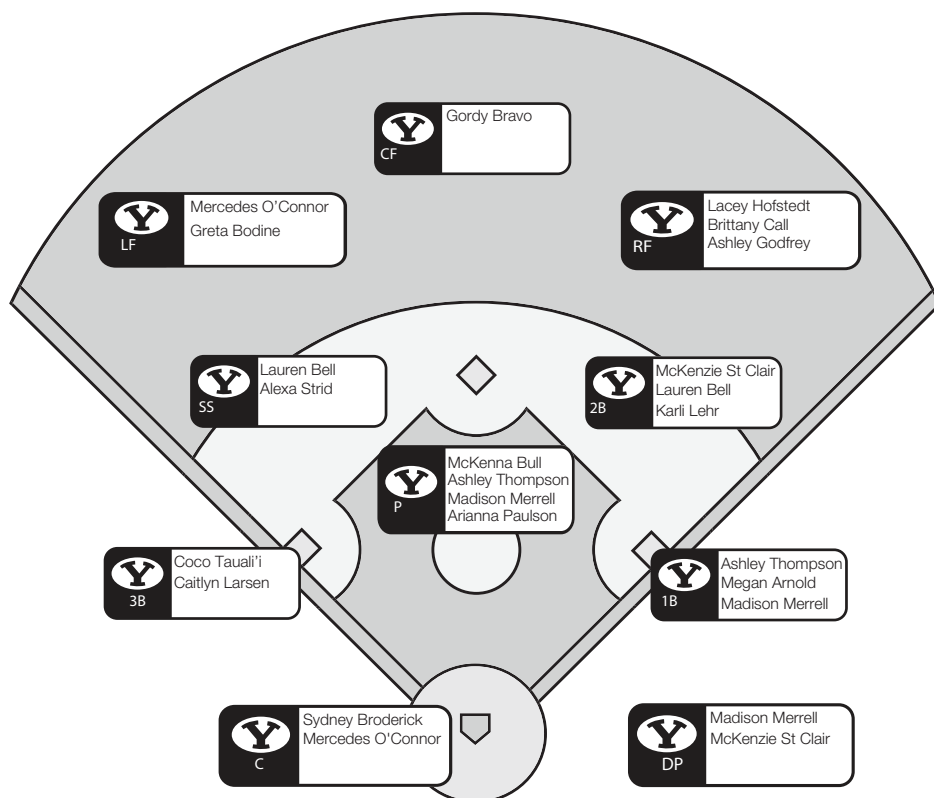

Duff Tittle
Associate AD/Communications
Office: (801) 422-8948; Cell: (801) 372-4401
Email: duff_tittle@byu.edu

Athletic Communications Fax: (801) 422-0633
Mailing Address: 30 SFH, Provo, UT 84602-2239

BYU SOFTBALL BY THE NUMBERS

4 BYU softball has won four consecutive conference titles in four different leagues, taking the crown while as a member of the West Coast Conferene, the Pacific Coast Softball Conference, the Western Athletic Conference and the Mountain West Conference. The Cougars have a running streak of finishing atop their conference in the past six seasons.

5 The Cougars are 8-2 on the season when scoring at least five runs. They are 5-3 in games decided by two runs or less.

10 With a string of 10-straight NCAA appearances, BYU has amounted 11 total in the program's 16-year history. In the 2014 Washington Regional, the Cougars finished 1-2 with a win over Northwestern and losses to Washington and Northwestern.

206 Sophomore pitcher McKenna Bull struck out 206 batters in 2014. She currently ranks No. 7 all-time at BYU with 277.

492 In his 13th season at the helm of BYU softball, coach Gordon Eakin is eight wins away from 500 with an all-time record of 492-229. At the conclusion of 2014, he was the No. 18 winningest active coach with a .684 winning percentage.

PROBABLE STARTERS