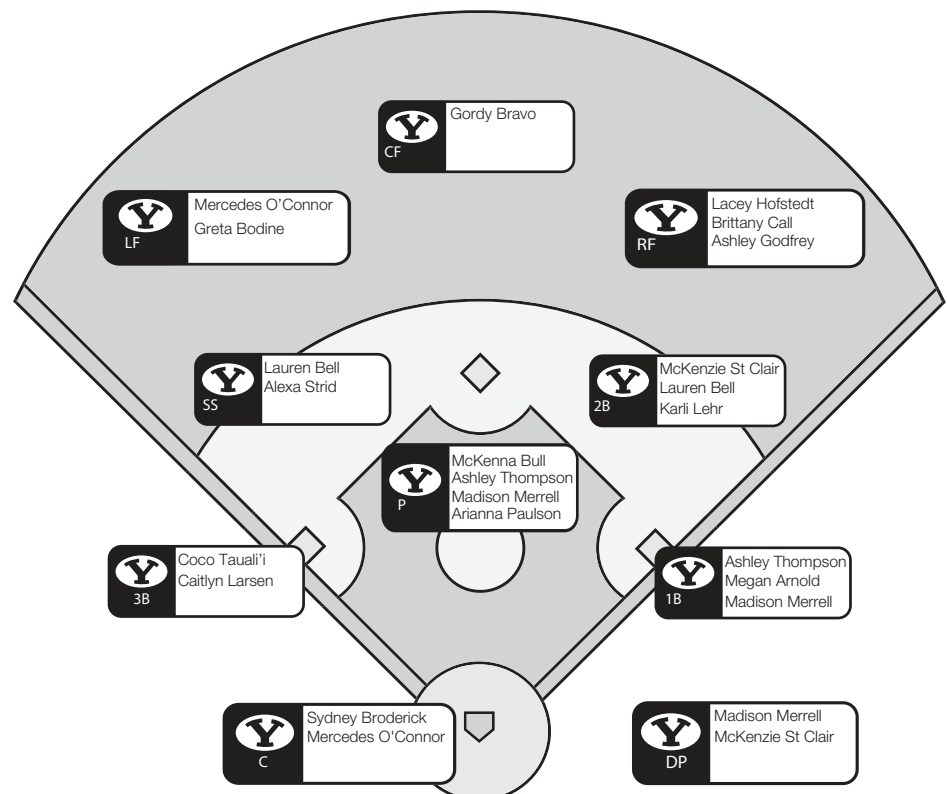

Duff Tittle
Associate AD/Communications
Office: (801) 422-8948; Cell: (801) 372-4401
Email: duff_tittle@byu.edu

Athletic Communications Fax: (801) 422-0633
Mailing Address: 30 SFH, Provo, UT 84602-2239

BYU SOFTBALL BY THE NUMBERS

4 BYU softball has won four consecutive conference titles in four different leagues, taking the crown while as a member of the West Coast Conference, the Pacific Coast Softball Conference, the Western Athletic Conference and the Mountain West Conference. The Cougars have a running streak of finishing atop their conference in the past six seasons.

5 The Cougars are 12-2 on the season when scoring at least five runs. They are 7-3 in games decided by two runs or less.

10 With a string of 10-straight NCAA appearances, BYU has amounted 11 total in the program's 16-year history. In the 2014 Washington Regional, the Cougars finished 1-2 with a win over Northwestern and losses to Washington and Northwestern.

298 Sophomore pitcher McKenna Bull struck out 206 batters in 2014. She currently ranks No. 6 all-time at BYU with 298.

496 In his 13th season at the helm of BYU softball, coach Gordon Eakin is eight wins away from 500 with an all-time record of 496-229. At the conclusion of 2014, he was the No. 18 winningest active coach with a .684 winning percentage.

PROBABLE STARTERS