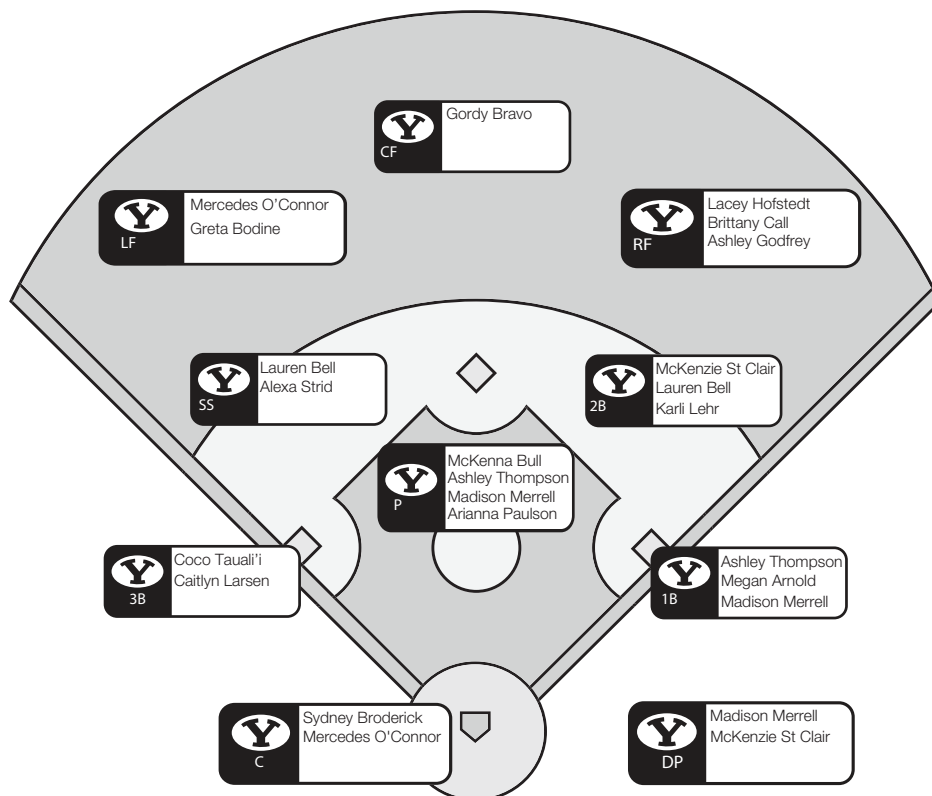

SOFTBALL CONTACTS

McKay Perry
Softball Media Relations Director
Office: (801) 422-8999
Cell: (707) 533-7420
Email: softball_sid@byu.edu

Ralph Zobell
Assistant Softball Media Relations
Office: (801) 422-9769; Cell: (801) 367:3554
Email: ralph_zobell@byu.edu

Duff Tittle
Associate AD/Communications
Office: (801) 422-8948; Cell: (801) 372-4401
Email: duff_tittle@byu.edu

Athletic Communications Fax: (801) 422-0633
Mailing Address: 30 SFH, Provo, UT 84602-2239

BYU SOFTBALL BY THE NUMBERS

1. **1** Sophomore pitcher McKenna Bull ranks first in NCAA softball in victories with 17 as of March 16.
2. **5** The Cougars are 12-2 on the season when scoring at least five runs. They are 10-3 in games decided by two runs or less.
3. **10** With a string of 10-straight NCAA appearances, BYU has amounted 11 total in the program's 16-year history. In the 2014 Washington Regional, the Cougars finished 1-2 with a win over Northwestern and losses to Washington and Northwestern.
4. **18** Bull is tied for No. 18 in the country in strikeouts this season with 121.
5. **500** In the final game of the San Diego Classic II last weekend, BYU softball clinched the 500th win of head coach Gordon Eakin's career. In his 13th season at the helm of the Cougars, he has an all-time record of 500-230. At the conclusion of 2014, he was the No. 18 winningest active coach with a .684 winning percentage.

PROBABLE STARTERS