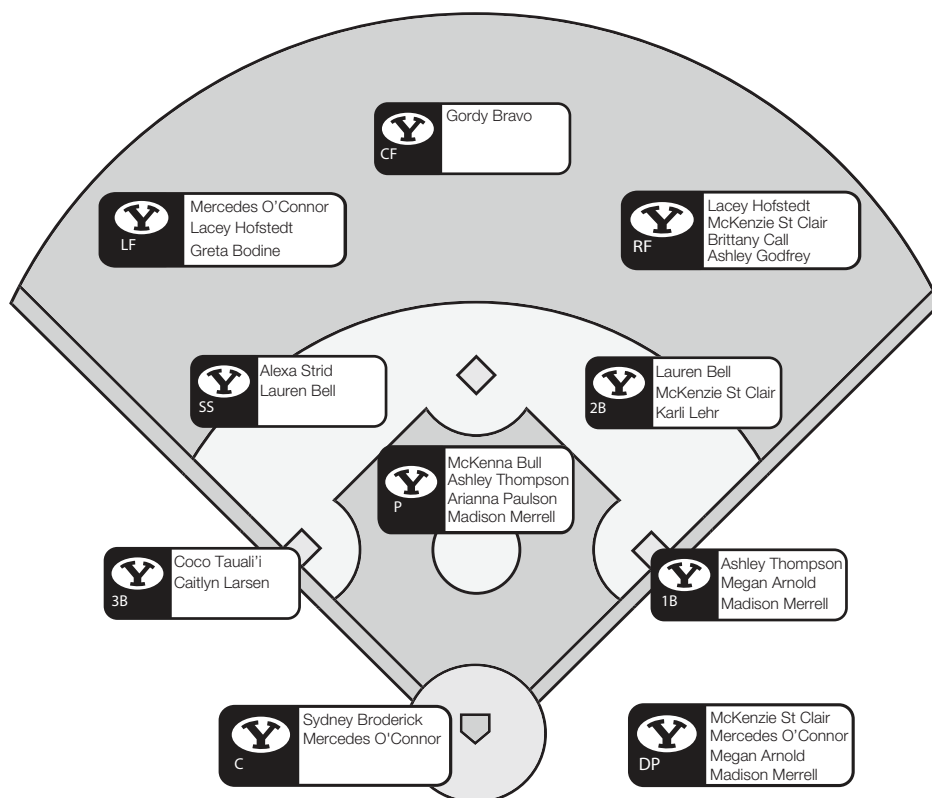

BYU TEAM INFORMATION

2014 Overall Record: 34-23
Conference Record/Finish: 12-2 / 1st
2014 Postseason: NCAA Washington Regional, 1-2 record
2014 Final National Ranking: 71
Starters Returning/Lost: 7/4
Lettermen Returning/Lost: 11/5
Newcomers: 6

SOFTBALL CONTACTS

McKay Perry
Softball Media Relations Director
Office: (801) 422-8999
Cell: (707) 533-7420
Email: softball_sid@byu.edu

Ralph Zobell
Assistant Softball Media Relations
Office: (801) 422-9769; Cell: (801) 367:3554
Email: ralph_zobell@byu.edu

Duff Tittle
Associate AD/Communications
Office: (801) 422-8948; Cell: (801) 372-4401
Email: duff_tittle@byu.edu

Athletic Communications Fax: (801) 422-0633
Mailing Address: 30 SFH, Provo, UT 84602-2239

BYU SOFTBALL BY THE NUMBERS

1. **4** Sophomore pitcher McKenna Bull (22-5) is tied for fourth in NCAA softball in victories as of April 9.
2. **5** The Cougars are 14-2 on the season when scoring at least five runs. They are 10-3 in games decided by two runs or less.
3. **10** With a string of 10-straight NCAA appearances, BYU has 11 total in the program's 16-year history. In the 2014 Washington Regional, the Cougars finished 1-2 with a win over Northwestern and losses to Washington and Northwestern.
4. **24** Bull is tied for No. 24 in the country in strikeouts this season with 140. She has 163.
5. **28** Lead-off hitter Gordy Bravo is No. 28 in the nation from the plate with a .455 batting average.

PROBABLE STARTERS