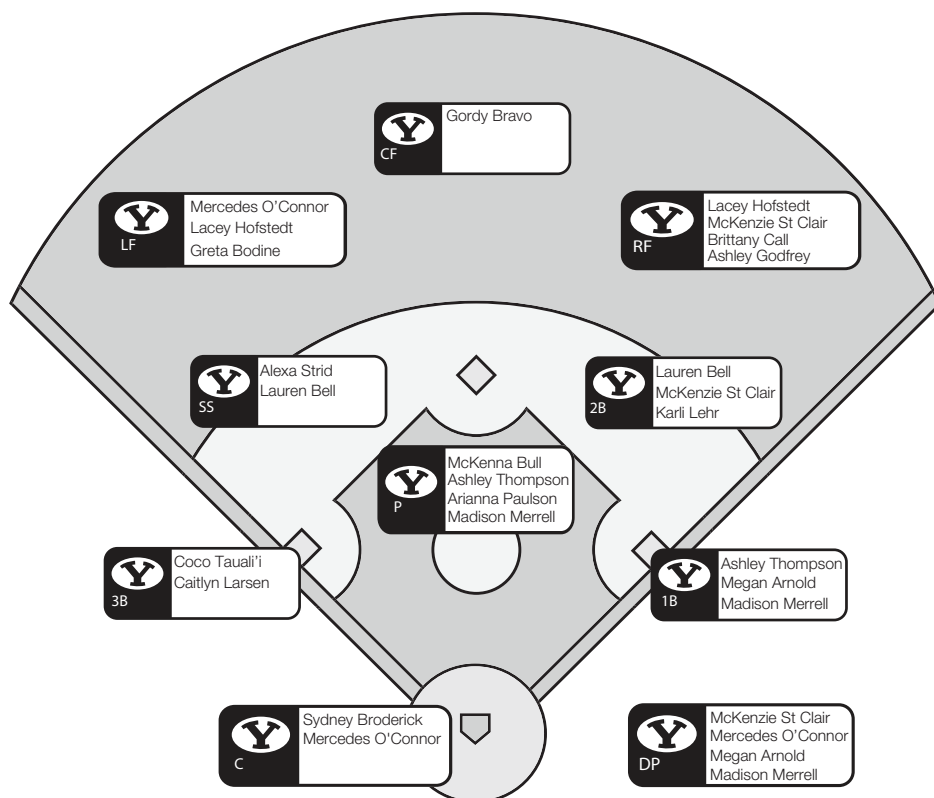

SOFTBALL CONTACTS

McKay Perry
Softball Media Relations Director
Office: (801) 422-8999
Cell: (707) 533-7420
Email: softball_sid@byu.edu

Ralph Zobel
Assistant Softball Media Relations
Office: (801) 422-9769; Cell: (801) 367:3554
Email: ralph_zobel@byu.edu

Duff Tittle
Associate AD/Communications
Office: (801) 422-8948; Cell: (801) 372-4401
Email: duff_tittle@byu.edu

Athletic Communications Fax: (801) 422-0633
Mailing Address: 30 SFH, Provo, UT 84602-2239

BYU SOFTBALL BY THE NUMBERS

- **4** Sophomore pitcher McKenna Bull is tied for fourth in NCAA softball in victories as of March 30. She picked up her 20th win of the season on March 31.
- **5** The Cougars are 13-2 on the season when scoring at least five runs. They are 10-3 in games decided by two runs or less.
- **10** With a string of 10-straight NCAA appearances, BYU has amounted 11 total in the program's 16-year history. In the 2014 Washington Regional, the Cougars finished 1-2 with a win over Northwestern and losses to Washington and Northwestern.
- **26** Bull is tied for No. 26 in the country in strikeouts this season with 140. She has 142.
- **500** In the final game of the San Diego Classic II last weekend, BYU softball clinched the 500th win of head coach Gordon Eakin's career. In his 13th season at the helm of the Cougars, he has an all-time record of 505-231. At the conclusion of 2014, he was the No. 18 winningest active coach with a .684 winning percentage.

PROBABLE STARTERS