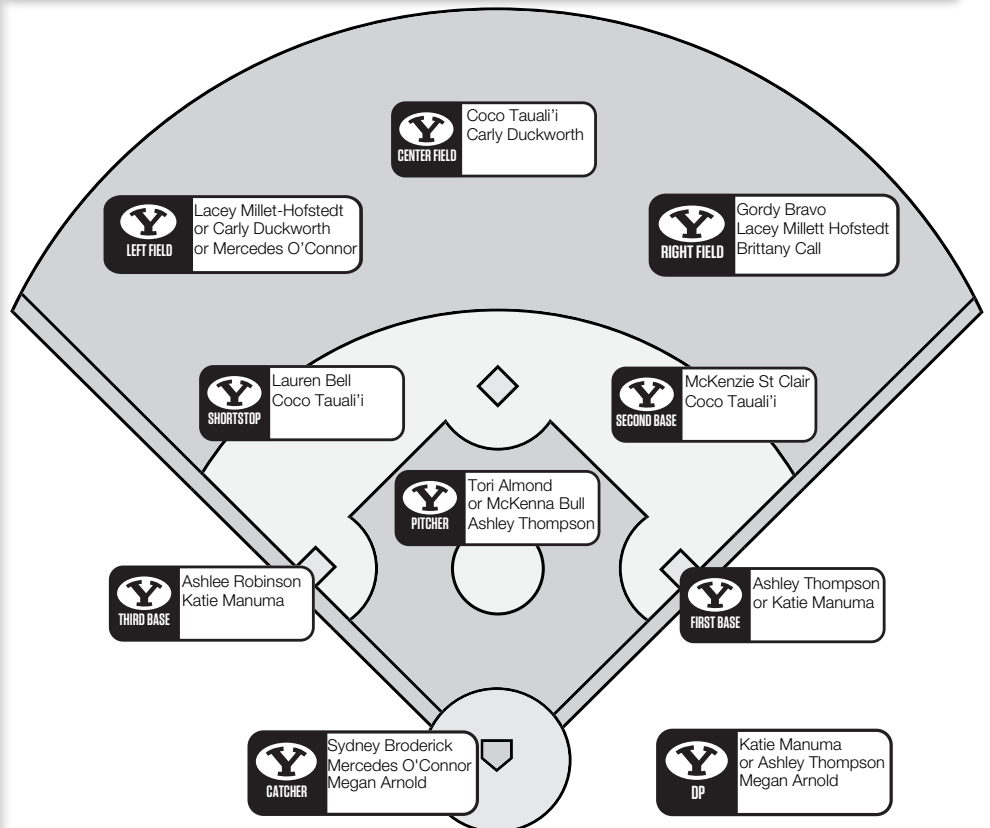

First Year of Softball: 2000 (13 seasons)
Overall All-Time Record: 530-276 (.658)
Gail Miller Field Record: 161-39 (.805)
Winning Seasons: 13 (last 2013)
Conference Championships: 7 (last 2013)
Total NCAA Appearances (record): 10 (14-20)
Last NCAA Appearance: 2013
Result: Lost to Oregon twice and Wisconsin
In-State Opponent Record: 133-24 (.847)
Record vs. WCC Opponents: 40-9 (.816)

BY THE NUMBERS

- **4** McKenna Bull struck out four of five of the batters she faced Friday against Weber State for her fourth save of the season. That ties her for the single season saves record at BYU. She is currently ninth in the nation in saves.
- **12** The Cougars lead the West Coast Conference in 12 different offensive categories including batting average, slugging percentage, on-base percentage and home runs. The Cougars will need their offense to defeat the Lions this week.
- **49** Sydney Broderick had her third perfect game from the plate this season against Weber State to give her 49 hits on the season. She will need to average three hits per game to equal Neta Le'i's single season BYU record of 85 hits. If the Cougars play three postseason games she will need 2.4 hits per game.
- **148** With 4 strikeouts against Weber State, McKenna Bull passed Summer Tobias for the ninth best strikeout season at BYU. She needs seven strikeouts this weekend to pass teammate Tori Almond for eighth to continue her climb up the record boards.

PROBABLE STARTERS

	AVG.	SLG%	OBP	R	H-AB	2B	3B	HR	RBI	BB	SB-SA
St. Clair	.317	.508	.399	24	38-120	6	1	5	24	16	3-4
Bell	.303	.336	.357	22	36-119	4	0	0	5	9	2-3
Tauali'i	.228	.391	.372	18	21-92	3	0	4	11	17	1-1
Manuma	.262	.500	.329	23	33-126	9	0	7	35	11	2-2
Thompson	.255	.362	.407	18	24-94	4	0	2	20	24	3-4
Broderick	.377	.600	.451	23	49-130	7	2	6	28	16	4-4
Duckworth	.260	.448	.360	23	25-96	4	1	4	15	10	5-6
Bravo	.310	.368	.388	11	27-87	5	0	0	7	12	2-4
Robinson	.238	.393	.347	18	20-84	10	0	1	7	15	1-2
	W-L	ERA	CG	SO	SV	IP	H	R	ER	BB	K
Almond	5-6	2.47	5	0	3	93.1	89	42	33	47	94
Bull	11-9	3.29	6	2	4	123.1	117	76	58	71	148
Thompson	3-4	5.69	1	0	0	51.2	66	52	42	46	41