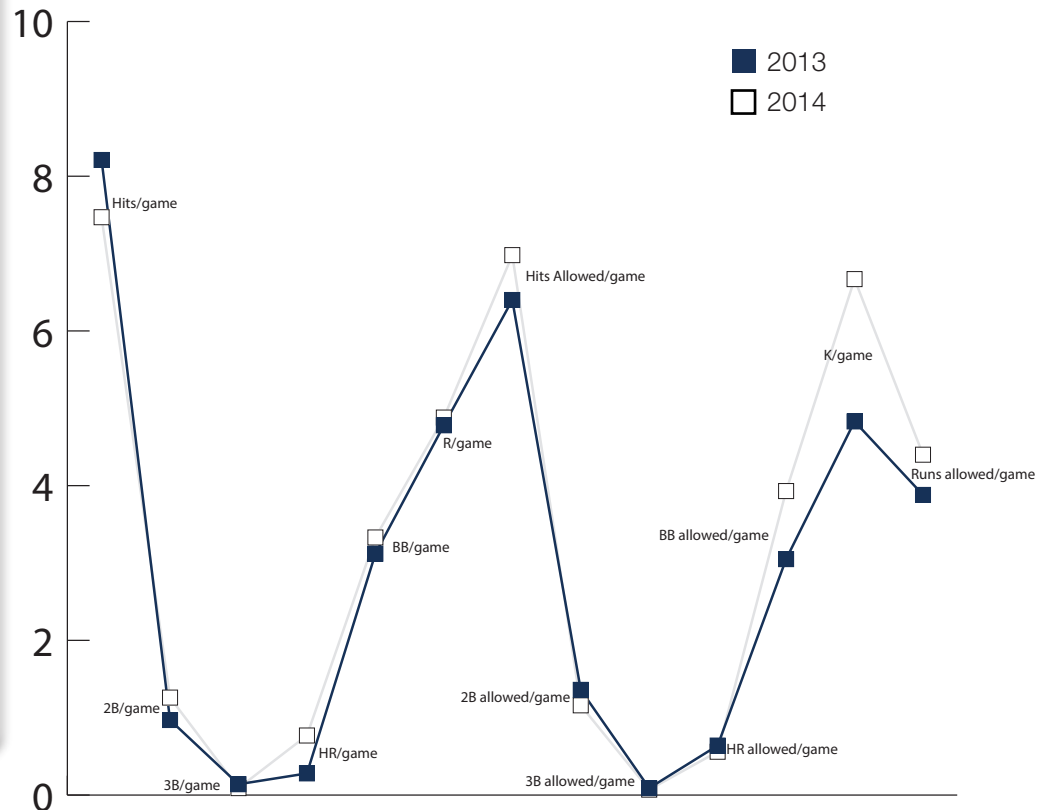

2014 RECORD WHEN

Overall	22-21
Conference	4-2
Non-Conference	18-19
Home	9-2
Away	4-5
Neutral	9-14
Day games	20-18
Night games	2-3
One Run Games	8-7
Two Run Games	1-7
Five or more run games	9-5
Extra Inning games	2-2
Shutouts	3-7
Scoring 0-2 runs	1-12
Scoring 3-5 runs	8-6
Scoring 6-9 runs	8-2
Scoring 10+ runs	5-1
Opponent scores 0-2 runs	11-3
Opponent scores 3-5 runs	9-8
Opponent scores 6-9 runs	1-7
Opponent scores 10+ runs	1-3
BYU scores 1st inning	12-4
Opponent scores 1st inning	5-9
BYU scores first	17-3
Opponent scores first	5-18
BYU out-hits opponent	16-2
Opponent out-hits BYU	3-14
Equal number of hits	3-5
BYU hits zero home runs	11-16
BYU hits one home run	4-3
BYU hits 2+ home runs	7-2
Opponent hits zero home runs	13-14
Opponent hits one home run	7-4
Opponent hits 2+ home runs	2-3
BYU has no errors	9-7
BYU has one error	6-7
BYU has 2+ errors	7-7
Opponent has no errors	5-8
Opponent has one error	8-5
Opponent has 2+ errors	9-8
Game tied after fifth inning	1-3
BYU leads after fifth inning	13-3
BYU trails after fifth inning	4-13
Game tied after sixth inning	2-5
BYU leads after sixth inning	12-1
BYU trails after sixth inning	3-13
Game ends in fifth inning	4-2
In February	7-10
In March	6-9
In April	9-2
In May	
On Tuesday	4-0
On Wednesday	1-2
On Thursday	5-5
On Friday	6-7
On Saturday	7-7
vs. left-handed starter	3-2
vs. right-handed starter	19-19

TEAM GAME HIGHS

At Bats	39
Runs scored	14
Hits	16
RBI's	12
Doubles	4
Home runs	4
Stolen bases	3
Walks	8
Total Bases	32
DP's turned	2
Innings pitched	8.1
Strikeouts	14
Hits allowed	0

IN THE RECORD BOOKS