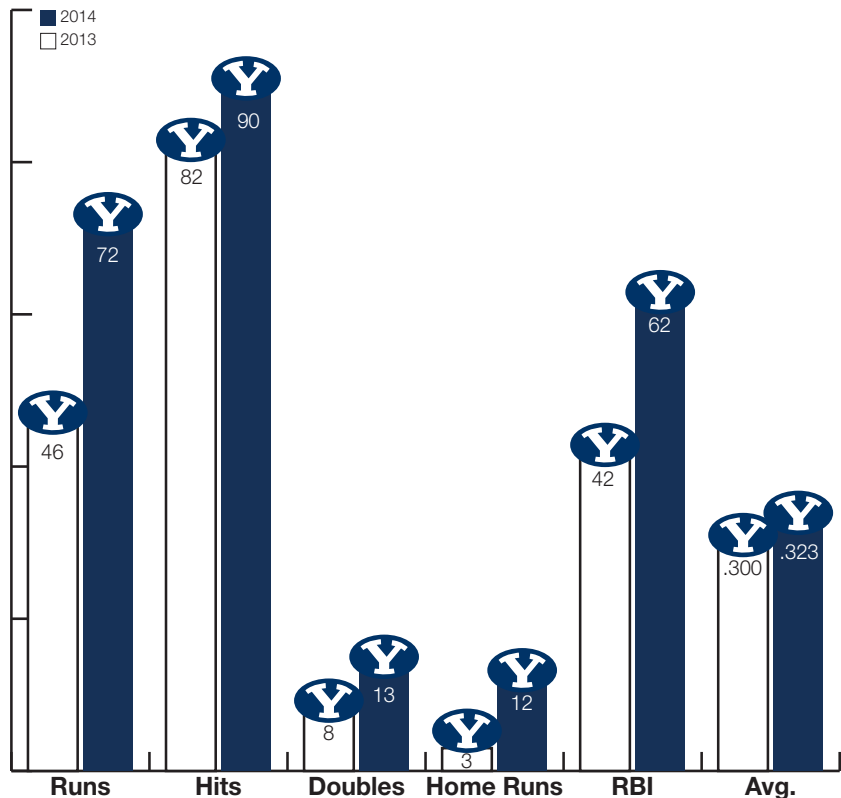

2014 RECORD WHEN

Overall	4-6
Conference	0-0
Non-Conference	4-6
Home	0-0
Away	0-0
Neutral	4-6
Day games	3-6
Night games	1-0
One Run Games	1-3
Two Run Games	0-0
Five or more run games	3-3
Extra Inning games	0-0
Shutouts	0-1
Scoring 0-2 runs	0-2
Scoring 3-5 runs	1-1
Scoring 6-9 runs	0-2
Scoring 10+ runs	3-1
Opponent scores 0-2 runs	1-0
Opponent scores 3-5 runs	1-1
Opponent scores 6-9 runs	0-2
Opponent scores 10+ runs	0-3
BYU scores 1st inning	4-3
Opponent scores 1st inning	0-4
BYU scores first	4-3
Opponent scores first	0-3
BYU out-hits opponent	4-2
Opponent out-hits BYU	0-4
Equal number of hits	0-0
BYU hits zero home runs	2-4
BYU hits one home run	0-1
BYU hits 2+ home runs	2-1
Opponent hits zero home runs	2-2
Opponent hits one home run	2-1
Opponent hits 2+ home runs	0-3
BYU has no errors	0-1
BYU has one error	2-2
BYU has 2+ errors	2-3
Opponent has no errors	2-1
Opponent has one error	1-1
Opponent has 2+ errors	1-4
Game tied in fifth inning	0-1
BYU leads in fifth inning	3-3
BYU trails in fifth inning	0-1
Game tied in sixth inning	0-1
BYU leads in sixth inning	1-0
BYU trails in sixth inning	1-4
Game ends in fifth inning	1-1
In February	4-6
In March	
In April	
In May	
On Tuesday	0-0
On Wednesday	0-0
On Thursday	2-1
On Friday	2-2
On Saturday	1-3
vs. left-handed starter	1-0
vs. right-handed starter	3-6

TEAM GAME HIGHS

At Bats	39
Runs scored	14
Hits	16
RBIs	12
Doubles	4
Home runs	4
Stolen bases	3
Walks	8
Total Bases	32
DPs turned	1
Innings pitched	7.0
Strikeouts	7
Hits allowed	10

IN THE RECORD BOOKS

Lacey Millett-Hofstedt stole second and third last week against Minnesota to move within two of JC Clayton's career record (47). Last year she amassed a single season school record 25 stolen bases in 26 attempts. This was 12 more than any other sophomore in program history.