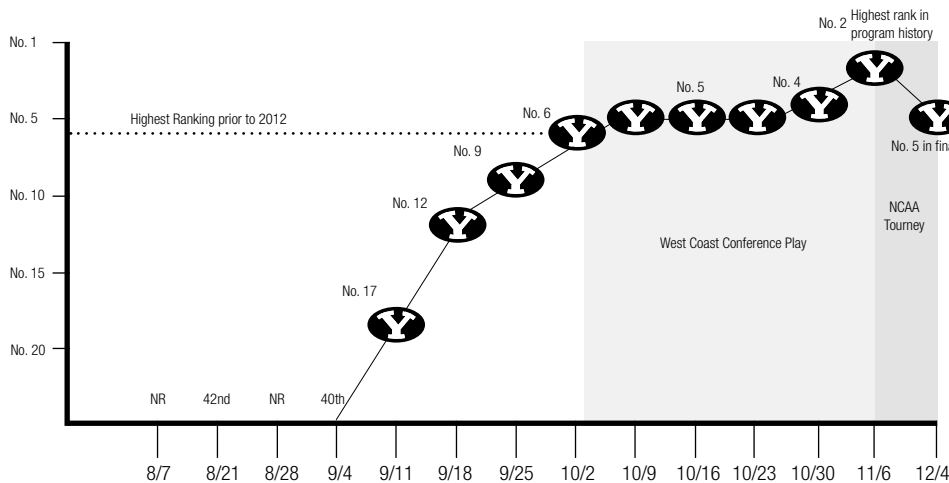

2012 IN THE POLLS

WEEK-BY-WEEK RANKINGS

NSCAA/Continental Tire College Rankings

Aug 7	Not Ranked
Aug 21	Receiving Votes (42)
Aug 28	Not Ranked
Sep 4	Receiving Votes (40)
Sep 11	17th
Sep 18	12th
Sep 25	Ninth
Oct 2	Sixth
Oct 9	Fifth
Oct 16	Fifth
Oct 23	Fifth
Oct 30	Fourth
Nov 6	Second
Dec 4	Fifth