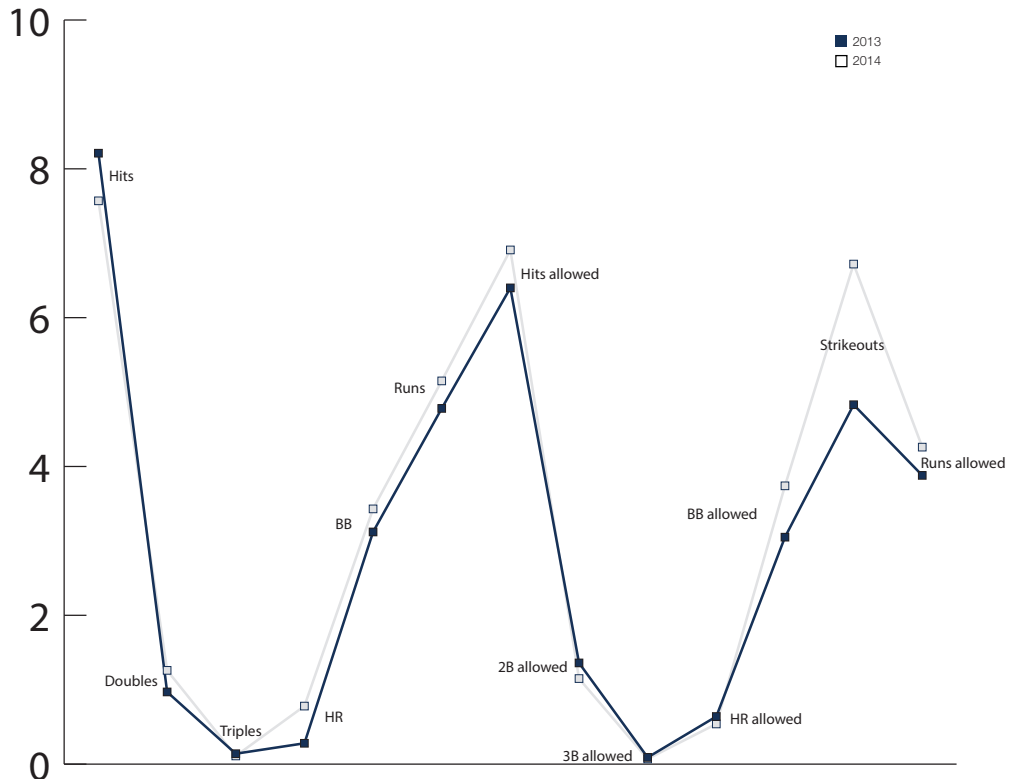

2014 RECORD WHEN

Overall	25-21
Conference	6-2
Non-Conference	19-19
Home	11-2
Away	5-5
Neutral	9-14
Day games	23-18
Night games	2-3
One Run Games	8-7
Two Run Games	1-7
Five or more run games	12-5
Extra Inning games	2-2
Shutouts	3-7
Scoring 0-2 runs	1-12
Scoring 3-5 runs	8-6
Scoring 6-9 runs	10-2
Scoring 10+ runs	6-1
Opponent scores 0-2 runs	13-3
Opponent scores 3-5 runs	10-8
Opponent scores 6-9 runs	1-7
Opponent scores 10+ runs	1-3
BYU scores 1st inning	15-4
Opponent scores 1st inning	6-9
BYU scores first	20-3
Opponent scores first	5-18
BYU out-hits opponent	19-2
Opponent out-hits BYU	3-14
Equal number of hits	3-5
BYU hits zero home runs	12-16
BYU hits one home run	5-3
BYU hits 2+ home runs	8-2
Opponent hits zero home runs	15-14
Opponent hits one home run	8-4
Opponent hits 2+ home runs	2-3
BYU has no errors	9-7
BYU has one error	9-7
BYU has 2+ errors	7-7
Opponent has no errors	5-8
Opponent has one error	9-5
Opponent has 2+ errors	11-8
Game tied after fifth inning	1-3
BYU leads after fifth inning	16-3
BYU trails after fifth inning	4-13
Game tied after sixth inning	2-5
BYU leads after sixth inning	15-1
BYU trails after sixth inning	3-13
Game ends in fifth inning	4-2
In February	7-10
In March	6-9
In April	12-2
In May	
On Tuesday	4-0
On Wednesday	1-2
On Thursday	5-5
On Friday	8-7
On Saturday	7-7
vs. left-handed starter	4-2
vs. right-handed starter	21-19

TEAM GAME HIGHS

At Bats	39
Runs scored	14
Hits	16
RBI's	12
Doubles	4
Home runs	4
Stolen bases	3
Walks	8
Total Bases	32
DPs turned	2
Innings pitched	8.1
Strikeouts	14
Hits allowed	0

IN THE RECORD BOOKS