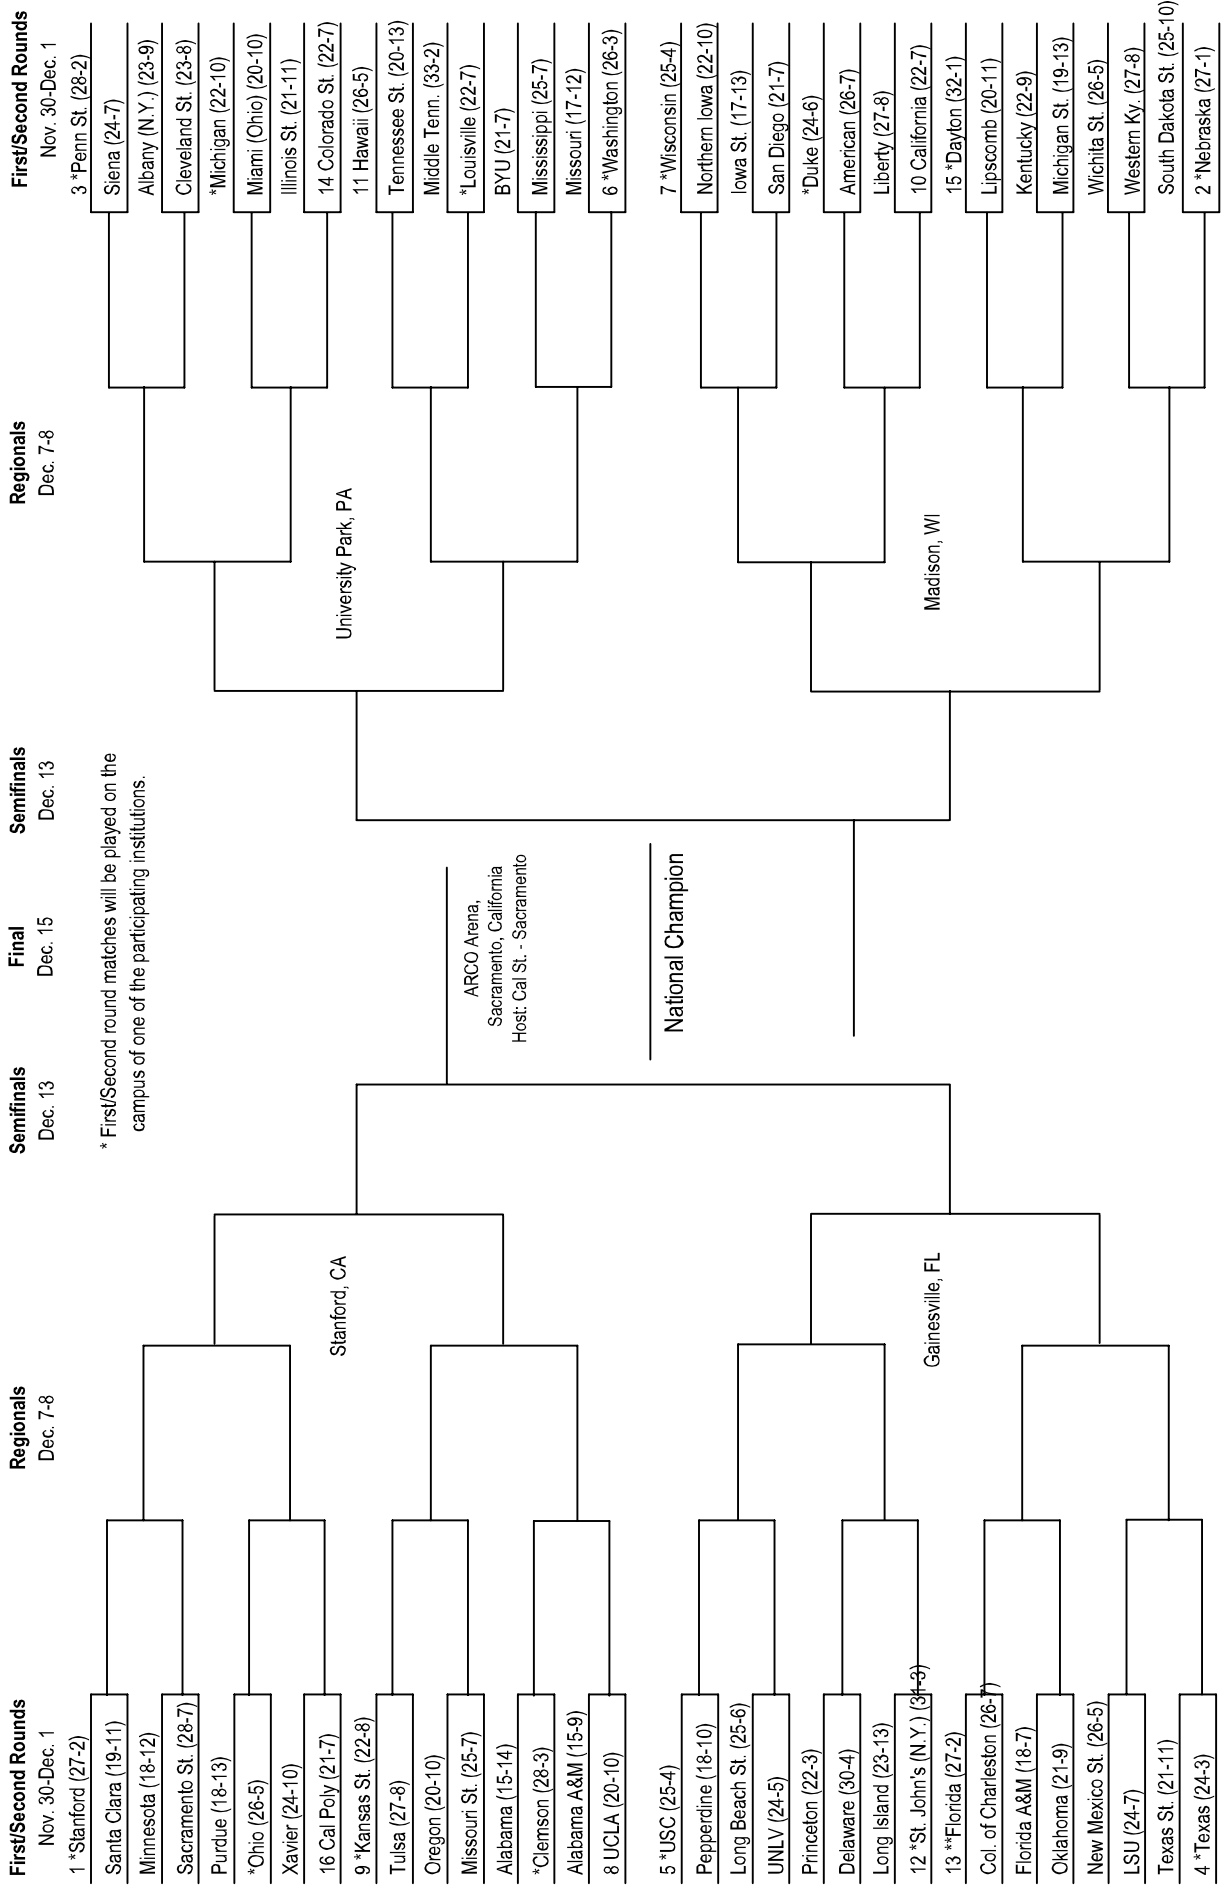

2007 Division I Women's Volleyball Championship

**Will host Thurs.-Fri. (Nov. 29-30).

2007 NUMERICAL ROSTER

No.	Name	Pos.	Ht.	Cl.	Exp.	Hometown (Previous School)
1	Chelsea Goodman	OH	5-11	SR	3L	Mesa, Ariz. (Mountain View HS)
2	Janvier Beaumont	L/DS	5-7	JR	2L	Rancho Sante Fe, Calif. (Torrey Pines HS)
3	Alessandra Beaumont	L/DS	5-10	FR	HS	Rancho Sante Fe, Calif. (Torrey Pines HS)
4	Ashton Hansen	MB	6-4	SO	1L	Idaho Falls, Idaho (Idaho Falls HS)
5	Brooke Taualii	L/DS	5-11	FR	HS	Torrance, Calif. (North Torrance HS)
6	Casey Speredon	RS	6-1	FR	HS	West Valley City, Utah (Granger HS)
7	Christina Measom	MB	6-0	FR	HS	Lehi, Utah (Lehi HS)
8	Marisa Vandersteen	MB	6-1	SO	1L	Sandy, Utah (Brighton HS)
9	Kiana Rogers	S	5-11	FR	RS	Diamond Springs, Calif. (Union Mine HS)
10	Erica Lott	OH	6-2	SR	3L	Orem, Utah (Mountain View HS)
11	Annie Pinegar	L/DS	5-8	SR	3L	Pocatello, Idaho (Century HS)
12	Catherine Parker	RS	6-3	SR	3L	Palos Verdes, Calif. (P.V. Peninsula HS)
13	Bryn Porter	OH	5-10	JR	2L	Camarillo, Calif. (Thousand Oaks HS)
14	Christy Carpenter	OH	6-1	FR	HS	Cedar Hills, Utah (Lone Peak HS)
15	Amy Schlauder	S	6-1	JR	2L	Las Vegas, Nev. (Durango HS)
16	Stephanie Lau	DS	5-10	SO	SQ	Edmonds, Wash. (Kamiak HS)
20	Jenna Judkins	S	5-10	SR	3L	Salt Lake City, Utah (Skyline HS)
44	Rachel Dyer	MB	6-1	JR	2L	Encinitas, Calif. (La Costa Canyon HS)

2007 ALPHABETIC ROSTER

Name	No.	Pos.
Alessandra Beaumont	3	L/DS
Janvier Beaumont	2	L/DS
Christy Carpenter	14	OH
Rachel Dyer	44	MB
Chelsea Goodman	1	OH
Ashton Hansen	4	MB
Jenna Judkins	20	S
Stephanie Lau	16	DS
Erica Lott	10	OH
Christina Measom	7	MB
Catherine Parker	12	MB
Annie Pinegar	11	L/DS
Bryn Porter	13	OH
Kiana Rogers	9	S
Amy Schlauder	15	S
Casey Speredon	6	RS
Brooke Taualii	5	L/DS
Marisa Vandersteen	8	MB

Head Coach: Jason Watson (BYU 1995) – Third Season

Assistant Coaches: Brent Aldridge (University of South Dakota 1992)

Brooke Huebner (San Jose State 1998)

Trainer: Gaye Merrill

ROSTER BREAKDOWN

Returning Starters (6)

Name	Pos.	Ht.	Cl.	Pct.	KPG	DPG	BPG
Janvier Beaumont	L/DS	5-7	JR	.000	0.01	2.64	0.00
Rachel Dyer	MB	6-1	JR	.350	2.64	0.28	1.29
Chelsea Goodman	OH	5-11	SR	.270	4.49	3.15	0.69
Erica Lott	OH	6-2	SR	.238	3.77	2.16	1.07
Annie Pinegar	L/DS	5-8	SR	-.067	0.01	3.49	0.00
Amy Schlauder	S	6-1	JR	.256	13.15*	2.19	0.69

*Assists per game

Starters Lost (2)

Lindsay Hartsock	MB	6-4	GR	.389	2.29	0.58	1.37
Kim Wilson Sorensen	OH	6-0	GR	.209	2.67	0.74	0.57

Returning Letterwinners (11)

Name	Pos.	Ht.	Cl.	Pct.	KPG	DPG	BPG
Janvier Beaumont	L/DS	5-7	JR	.000	0.01	2.64	0.00
Rachel Dyer	MB	6-1	JR	.350	2.64	0.28	1.29
Chelsea Goodman	OH	5-11	SR	.270	4.49	3.15	0.69
Ashton Hansen	MB	6-4	SO	.324	1.12	0.06	1.25
Jenna Judkins	S	5-10	SR	.000	0.00	1.33	0.00
Erica Lott	OH	6-2	SR	.238	3.77	2.16	1.07
Catherine Parker	RS	6-3	SR	.600	0.50	0.00	0.33
Annie Pinegar	L/DS	5-8	SR	-.067	0.01	3.49	0.00
Bryn Porter	OH	5-10	JR	.169	1.56	0.06	0.44
Amy Schlauder	S	6-1	JR	.256	13.15*	2.19	0.69
Marisa Vandersteen	MB	6-1	SO	.347	1.21	0.37	1.32

*Assists per game

Letterwinners Lost (2)

Lindsay Hartsock	MB	6-4	GR	.389	2.29	0.58	1.37
Kim Wilson Sorensen	OH	6-0	GR	.209	2.67	0.74	0.57

Others Returning (2)

Name	Pos.	Ht.	Cl.	Pct.	KPG	DPG	BPG
Stephanie Lau*	DS	5-10	SO	.000	0.00	0.80	0.00
Kiana Rogers**	S	5-11	FR	--	--	--	--

* Lau did not letter following the 2006 season

** Rogers redshirted during the 2006 season

Others Lost (1)

Name	Pos.	Ht.	Cl.	Pct.	KPG	DPG	BPG
Rachel Glead*	OH	5-10	JR	--	--	--	--

*Elected to forego remaining eligibility; did not play during the 2006 season

Newcomers (5)

Name	Pos.	Ht.	Cl.
Alessandra Beaumont	L/DS	5-10	FR
Christy Carpenter	OH	6-1	FR
Christina Measom	MB	6-0	FR
Casey Speredon	RS	6-1	FR
Brooke Taualii	L/DS	5-11	FR

Class Breakdown