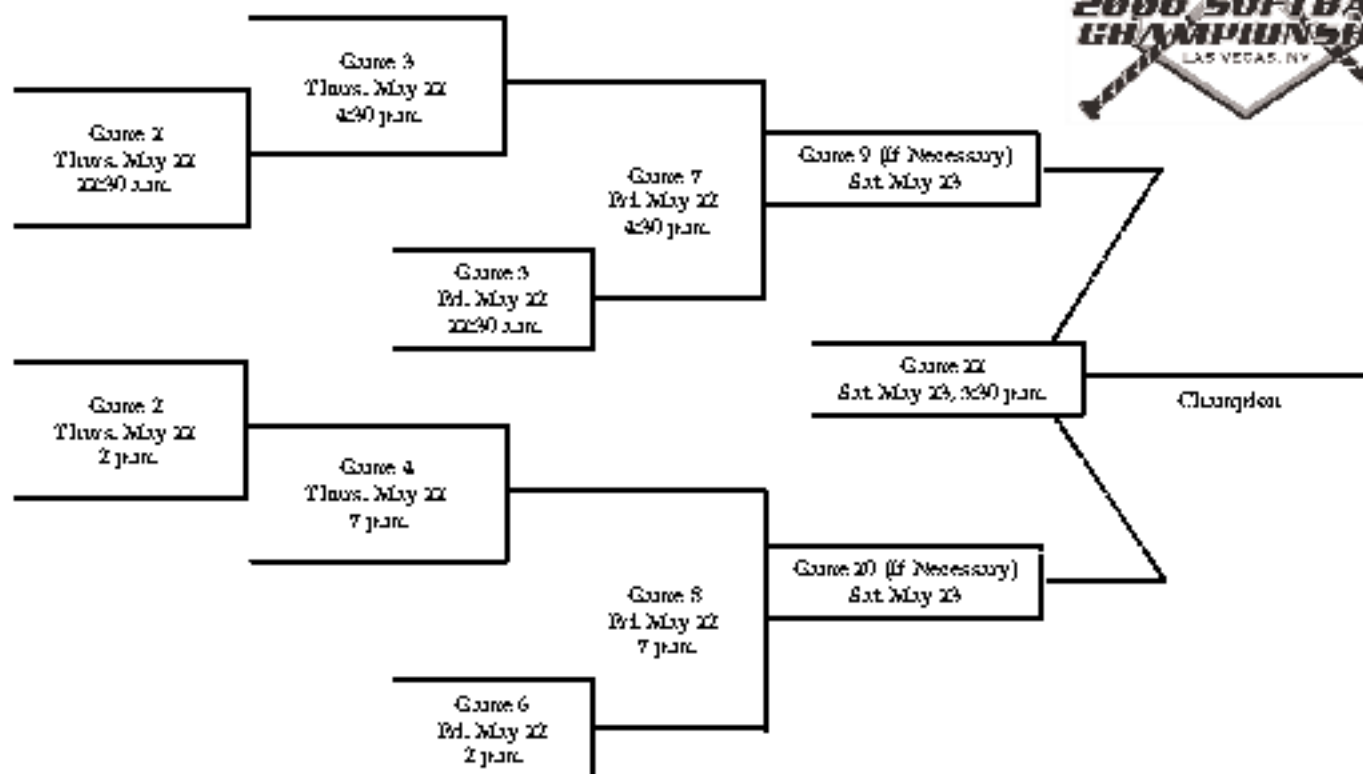

2006 Mountain West Conference Softball Championship
Thursday - Saturday, May 11-13
Eller Media Softball Stadium
Las Vegas, Nev.

BRACKET NOTES:

1. If the winner of Game 5 defeats the winner of Game 3 (Game 7), then Game 9 is necessary.
2. If the winner of Game 5 defeats the winner of Game 4 (Game 8), then Game 10 is necessary.
3. If necessary game times for the Saturday semifinals will be noon and/or 2:30 p.m., the championship game will begin at 5:30 p.m.
4. If the semifinal games are not necessary, the championship game will begin at 5:30 p.m.
5. If necessary games will be played at 12 noon and 2:30 p.m. if both games are needed or 2:30 p.m. if only one if necessary game needs to be played.