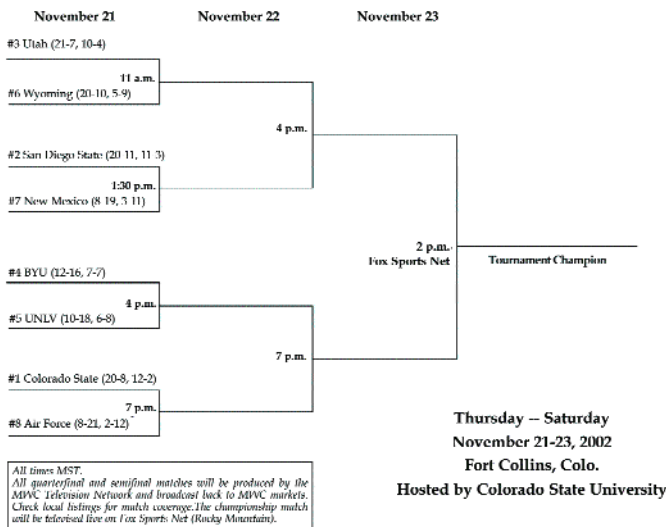

THIS WEEK'S ACTION

Moby Arena (8,745) • Fort Collins, Colo.

Thursday, Nov. 21 - 4 p.m. BYU-TV
No. 4 BYU (12-16, 7-7) vs. No. 5 UNLV (10-18, 6-8)