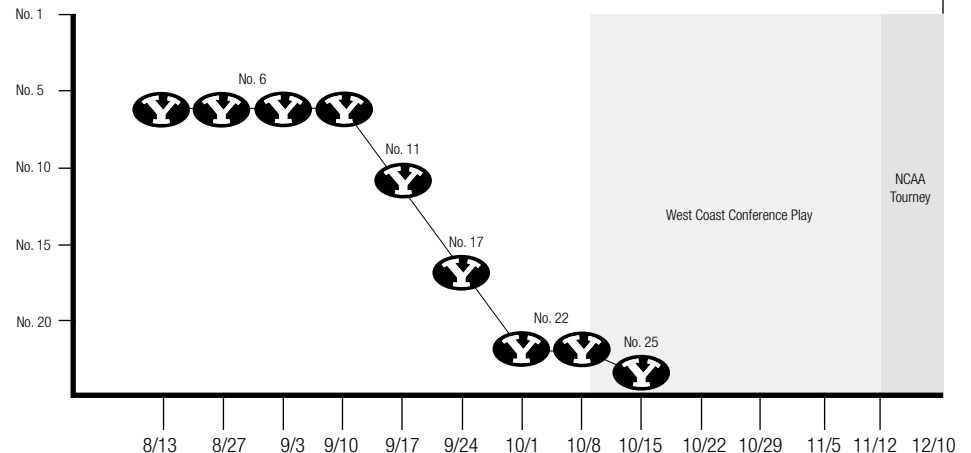

2013 IN THE POLLS

WEEK-BY-WEEK RANKINGS

NSCAA/Continental Tire College Rankings

Date	Rank	Record
Aug 13	6th	Preseason
Aug 27	6th	1-0-0
Sept 3	6th	3-0-0
Sept 10	6th	4-0-0
Sept 17	11th	4-1-1
Sept 24	17th	5-2-1
Oct 1	22nd	5-3-1
Oct 8	22nd	6-3-1
Oct 15	25th	7-4-1
Oct 22		
Oct 29		
Nov 5		
Nov 12		
Dec 10