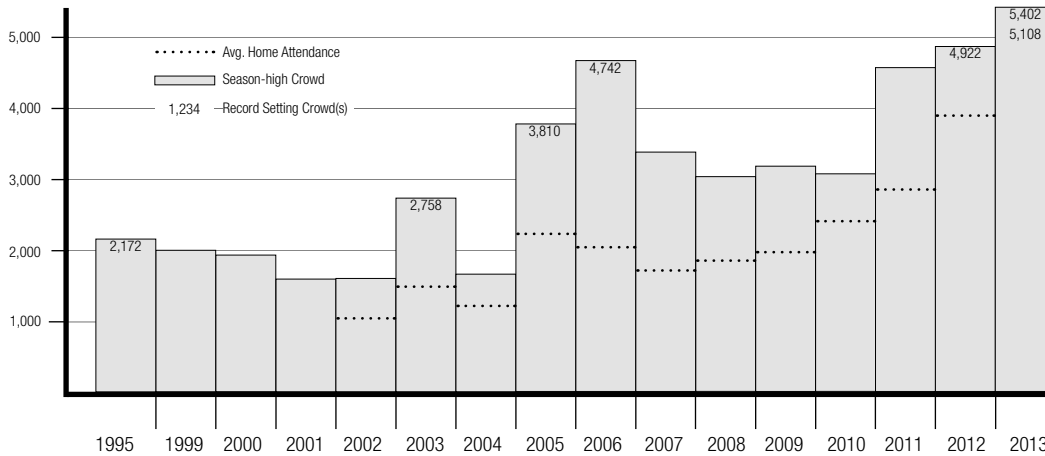

**SOUTH FIELD ATTENDANCE**

**YEARLY ATTENDANCE South Field**

2012	48,858
2011	31,697
2010	21,929
2009	21,925
2008	15,010
2007	20,811
2006	20,696
2005	24,830
2004	13,110
2003	20,737
2002	12,652

**2013 IN THE POLLS**