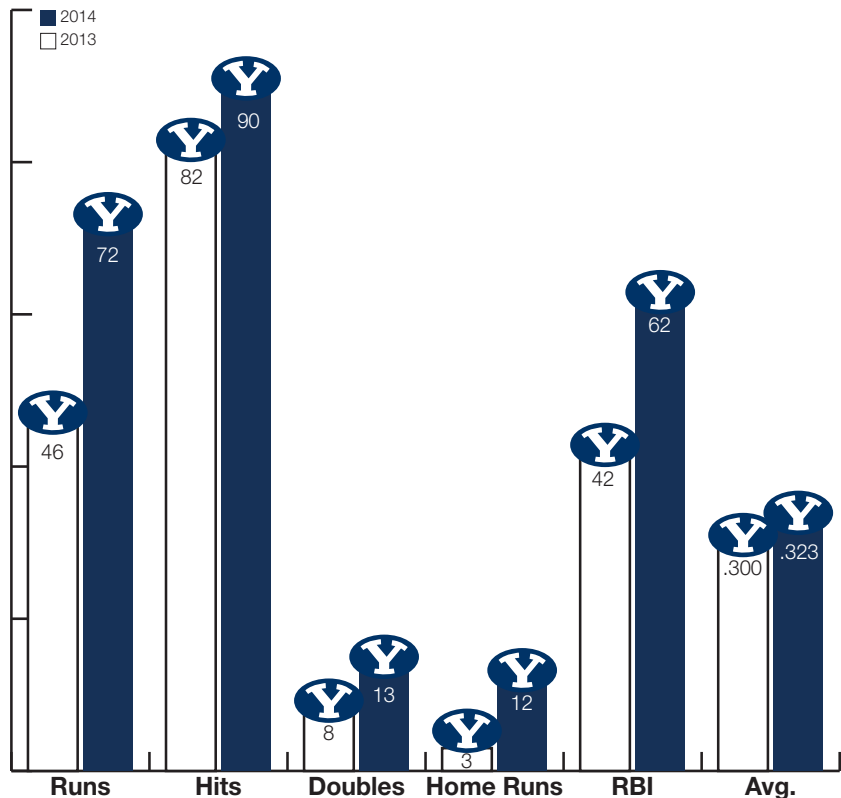

2014 RECORD WHEN

Overall	9-13
Conference	0-0
Non-Conference	9-13
Home	0-0
Away	0-3
Neutral	9-10
Day games	8-12
Night games	1-1
One Run Games	2-4
Two Run Games	0-3
Five or more run games	4-5
Extra Inning games	1-1
Shutouts	1-5
Scoring 0-2 runs	0-6
Scoring 3-5 runs	3-4
Scoring 6-9 runs	3-2
Scoring 10+ runs	3-1
Opponent scores 0-2 runs	3-1
Opponent scores 3-5 runs	5-4
Opponent scores 6-9 runs	1-5
Opponent scores 10+ runs	0-3
BYU scores 1st inning	6-3
Opponent scores 1st inning	2-6
BYU scores first	7-3
Opponent scores first	2-10
BYU out-hits opponent	8-2
Opponent out-hits BYU	0-11
Equal number of hits	1-0
BYU hits zero home runs	5-10
BYU hits one home run	0-2
BYU hits 2+ home runs	4-1
Opponent hits zero home runs	5-8
Opponent hits one home run	4-2
Opponent hits 2+ home runs	0-3
BYU has no errors	4-4
BYU has one error	2-3
BYU has 2+ errors	3-6
Opponent has no errors	3-4
Opponent has one error	3-3
Opponent has 2+ errors	3-6
Game tied after fifth inning	1-1
BYU leads after fifth inning	6-3
BYU trails after fifth inning	0-7
Game tied after sixth inning	1-1
BYU leads after sixth inning	4-1
BYU trails after sixth inning	1-9
Game ends in fifth inning	2-2
In February	7-10
In March	2-3
In April	
In May	
On Tuesday	0-0
On Wednesday	0-0
On Thursday	4-4
On Friday	4-4
On Saturday	2-5
vs. left-handed starter	1-1
vs. right-handed starter	8-12

TEAM GAME HIGHS

At Bats	39
Runs scored	14
Hits	16
RBIs	12
Doubles	4
Home runs	4
Stolen bases	3
Walks	8
Total Bases	32
DPs turned	2
Innings pitched	8.0
Strikeouts	10
Hits allowed	1

IN THE RECORD BOOKS

Lacey Millett-Hofsted is now the all-time steals leader at BYU with 48 for her career. She now has five steals on the year. Last year she amassed a single season school record 25 stolen bases in 26 attempts.