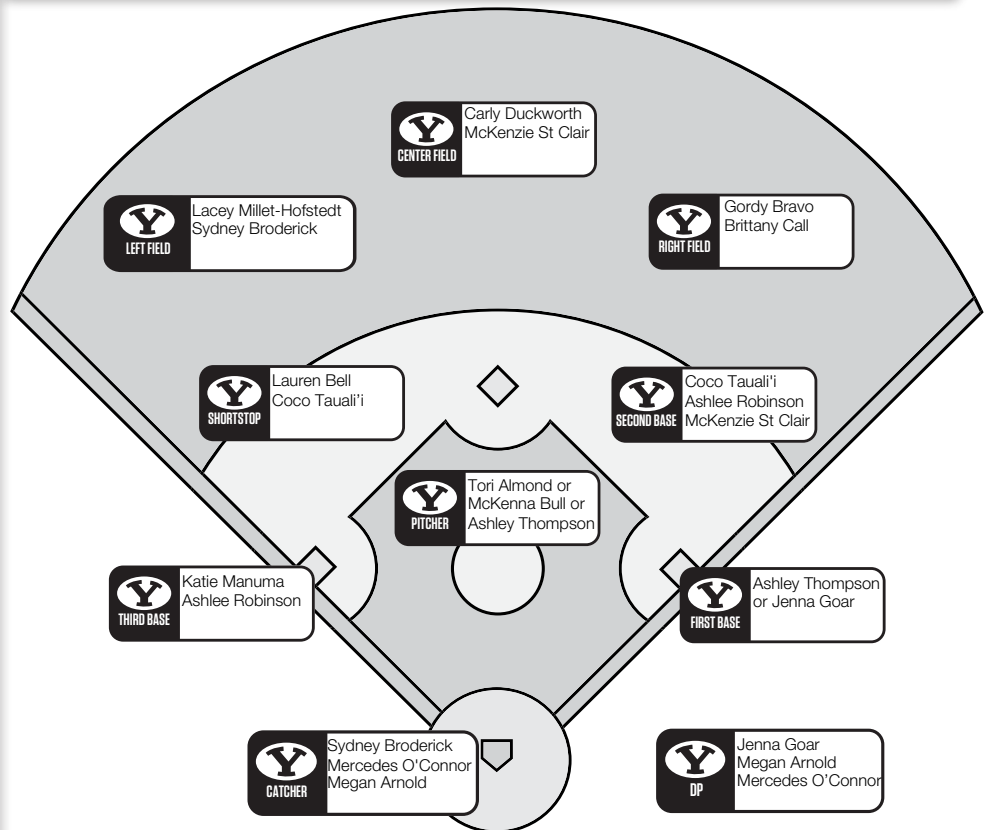

BY THE NUMBERS

- **7** Gordon Eakin has led BYU to seven conference championships. The team won it's first conference championship in 2005, by winning both the regular season championship and tournament championship in the MWC. In, 2012 BYU grabbed its sixth conference tournament championship in the Western Athletic Conference after beating out Fresno State in the final. Last year, they won their seventh championship as a member of the Pacific Coast Softball Conference.
- **9** BYU has gone to nine straight NCAA Regionals. BYU hosted the Regional tournament in 2006 and 2007. In 2010 BYU won the Austin regional to move on to their first and only NCAA Super Regional against Arizona State.
- **16** Amongst active coaches Gordon Eakin holds the 16th best winning percentage with a record of 449-200 (.691). In the MWC, Eakin held the highest winning percentage in MWC history in MWC games (.750) and overall. He is also a three-time MWC Coach of the Year (2009, 2010, 2011) and last year won the PCSC Coach of the Year.
- **40** BYU currently has a total of 40 wins against WCC opponents. They have the best record against Saint Mary's at 8-0. Last year the Cougars played against all WCC teams except Pacific earning a combined record of 14-2. The Cougars have been most competitive with San Diego and Loyola Marymount, holding a record of 9-3 against the Toreros and a 12-4 record against the Lions.

PROBABLE STARTERS

	AVG.	SLG%	OBP	R	H-AB	2B	3B	HR	RBI	BB	SB-SA
Bravo	.389	.421	.400	20	70-150	10	2	2	43	90	10-12
Bell											
Tauali'i	.311	.410	.427	21	38-122	3	0	3	29	20	1-2
Manuma	.333	.508	.423	35	59-177	13	0	6	44	25	3-3
Thompson											
Broderick											
Millet-Hofstedt	.293	.293	.301	25	27-92	0	0	0	5	1	25-26
Duckworth	.259	.315	.365	33	37-143	4	2	0	18	17	12-13
Goar	.261	.333	.366	10	18-69	2	0	1	12	9	3-3
	W-L	ERA	CG	SO	SV	IP	H	R	ER	BB	K
Almond	12-8	2.88	7	2	0	129	89	71	53	75	128
Bull											
Thompson