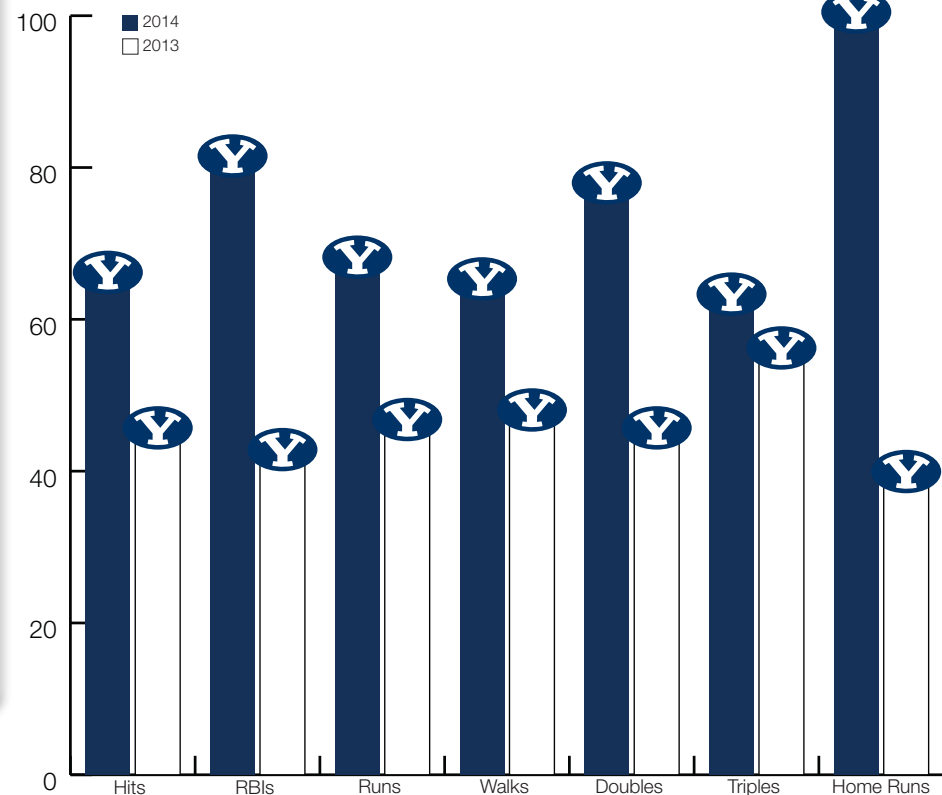

LAST YEAR VS. THIS YEAR

Last year the Cougars went through a rebuilding process after losing starters Stacie Toney, Jessica Dugas, Tiffany Messerschmidt and All-American Delaney Willard. Those four seniors took over half of the offense with them when they left. This caused a slow start, but the Cougars began to put up big numbers at the end of the year averaging nearly seven runs over the last 17 games of the regular season while compiling a 16-1 record.

This year the Cougars hope to capitalize on their success as they return over 70 percent of their offense from a year ago. Katie Manuma, Gordy Bravo and Coco Tauali'i were in the top five of every offensive category. The Cougars will also return all their homeruns from a year ago.