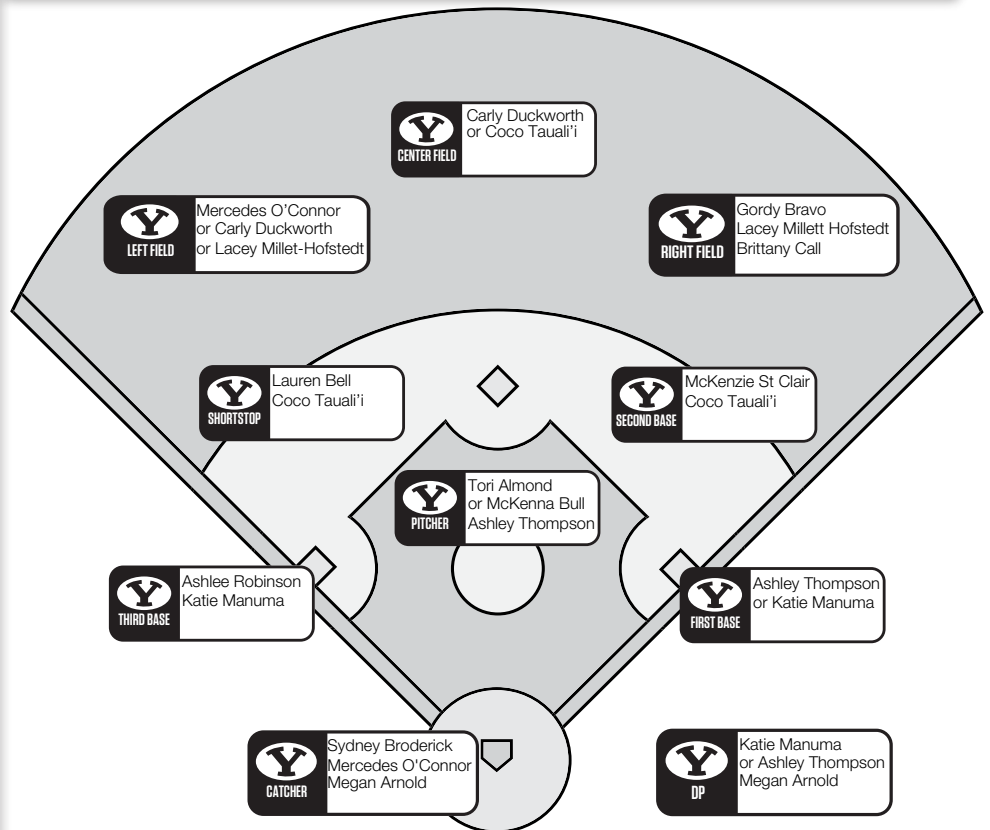

BY THE NUMBERS

- **4** BYU has a chance to become the first NCAA Division 1 program to win four different conference titles in four different conference in four consecutive years. With conference realignment shaking things up, BYU softball left the Mountain West Conference in 2011 to join the Western Athletic Conference in 2012. The Cougars joined the Pacific Coast Softball Conference in 2013 and finally landed in the West Coast Conference for the sport's inaugural season in the conference.
- **10** BYU is appearing in its 10th consecutive NCAA Regional. BYU head coach Gordon Eakin holds a 13-18 record in regionals. BYU traveled to Seattle for the 2011 NCAA Regional. It was the first regional for the current seniors and the last for assistant Kristin "House" Morrison
- **15** BYU is riding a 15 game winning streak heading into the NCAA Regional. The Cougars last loss was to Santa Clara on April 12. Since defeating No. 1 seed Oregon 6-5 in Provo, BYU is 23-3.
- **49** Katie Manuma has 49 RBI this season to lead the West Coast Conference and is also a career high. Manuma hit a two-run home run against Utah Valley to surpass her old career high of 44 RBI in a season. She also has a career-high 12 home runs.

PROBABLE STARTERS

	AVG.	SLG%	OBP	R	H-AB	2B	3B	HR	RBI	BB	SB-SA
St. Clair	.356	.537	.455	36	53-149	10	1	5	34	27	6-7
Bell	.329	.375	.382	32	50-152	4	0	1	7	11	4-5
O'Connor	.313	.475	.415	18	25-80	5	1	2	16	12	3-4
Manuma	.260	.552	.345	37	40-154	9	0	12	49	19	2-2
Thompson	.273	.438	.432	25	33-121	5	0	5	30	33	3-4
Broderick	.365	.551	.444	34	61-167	9	2	6	31	21	5-5
Duckworth	.256	.421	.374	30	31-121	4	2	4	21	15	6-8
Bravo	.316	.386	.396	18	36-114	5	0	1	11	16	3-5
Robinson	.248	.398	.336	20	28-113	11	0	2	17	17	1-2
	W-L	ERA	CG	SO	SV	IP	H	R	ER	BB	K
Almond	10-6	2.14	7	1	3	121.0	110	47	37	54	121
Bull	16-9	3.04	10	3	6	163.2	149	91	71	83	191
Thompson	3-4	6.47	1	0	0	53.0	71	59	49	52	42