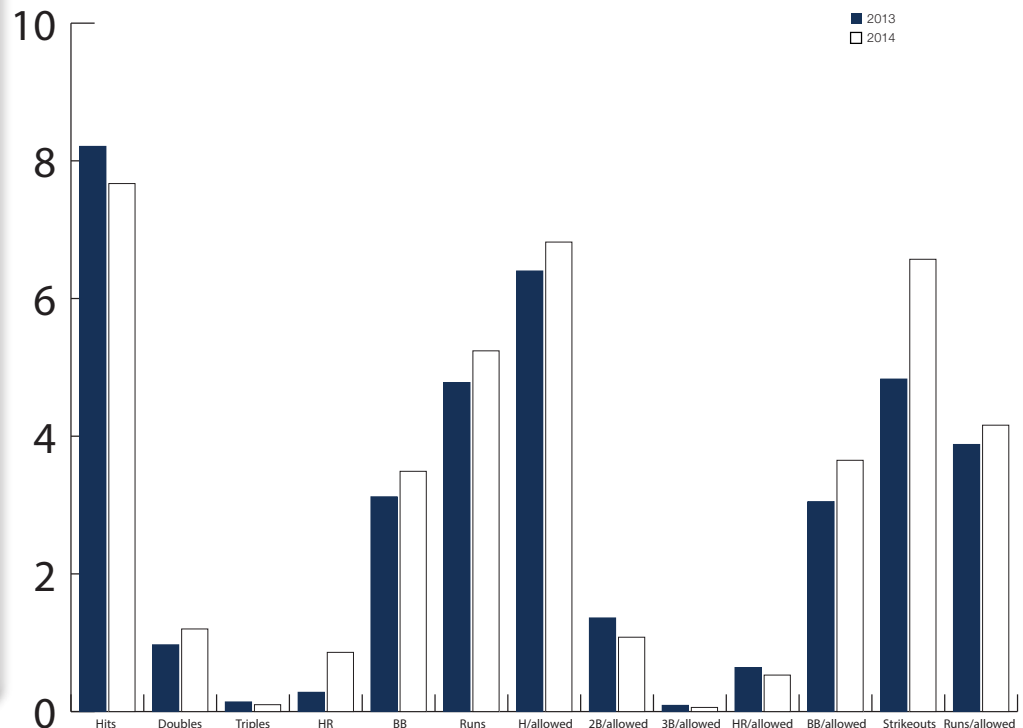

2014 RECORD WHEN

Overall	33-21
Conference	12-2
Non-Conference	21-19
Home	16-2
Away	8-5
Neutral	9-14
Day games	31-18
Night games	2-3
One Run Games	9-7
Two Run Games	1-7
Five or more run games	15-5
Extra Inning games	2-2
Shutouts	5-7
Scoring 0-2 runs	1-12
Scoring 3-5 runs	11-6
Scoring 6-9 runs	13-2
Scoring 10+ runs	8-1
Opponent scores 0-2 runs	19-3
Opponent scores 3-5 runs	10-8
Opponent scores 6-9 runs	3-7
Opponent scores 10+ runs	1-3
BYU scores 1st inning	20-4
Opponent scores 1st inning	8-9
BYU scores first	27-3
Opponent scores first	6-18
BYU out-hits opponent	26-2
Opponent out-hits BYU	3-14
Equal number of hits	4-5
BYU hits zero home runs	14-16
BYU hits one home run	8-3
BYU hits 2+ home runs	11-2
Opponent hits zero home runs	21-14
Opponent hits one home run	10-4
Opponent hits 2+ home runs	2-3
BYU has no errors	11-7
BYU has one error	11-7
BYU has 2+ errors	11-7
Opponent has no errors	7-8
Opponent has one error	13-5
Opponent has 2+ errors	13-8
Game tied after fifth inning	2-3
BYU leads after fifth inning	20-3
BYU trails after fifth inning	5-13
Game tied after sixth inning	2-5
BYU leads after sixth inning	20-1
BYU trails after sixth inning	3-13
Game ends in fifth inning	6-2
In February	7-10
In March	6-9
In April	12-2
In May	8-0
On Tuesday	6-0
On Wednesday	2-2
On Thursday	5-5
On Friday	12-7
On Saturday	9-7
vs. left-handed starter	4-2
vs. right-handed starter	29-19

TEAM GAME HIGHS

At Bats	39
Runs scored	14
Hits	16
RBI's	12
Doubles	4
Home runs	4
Stolen bases	3
Walks	8
Total Bases	32
DPs turned	2
Innings pitched	8.1
Strikeouts	14
Hits allowed	0

IN THE RECORD BOOKS