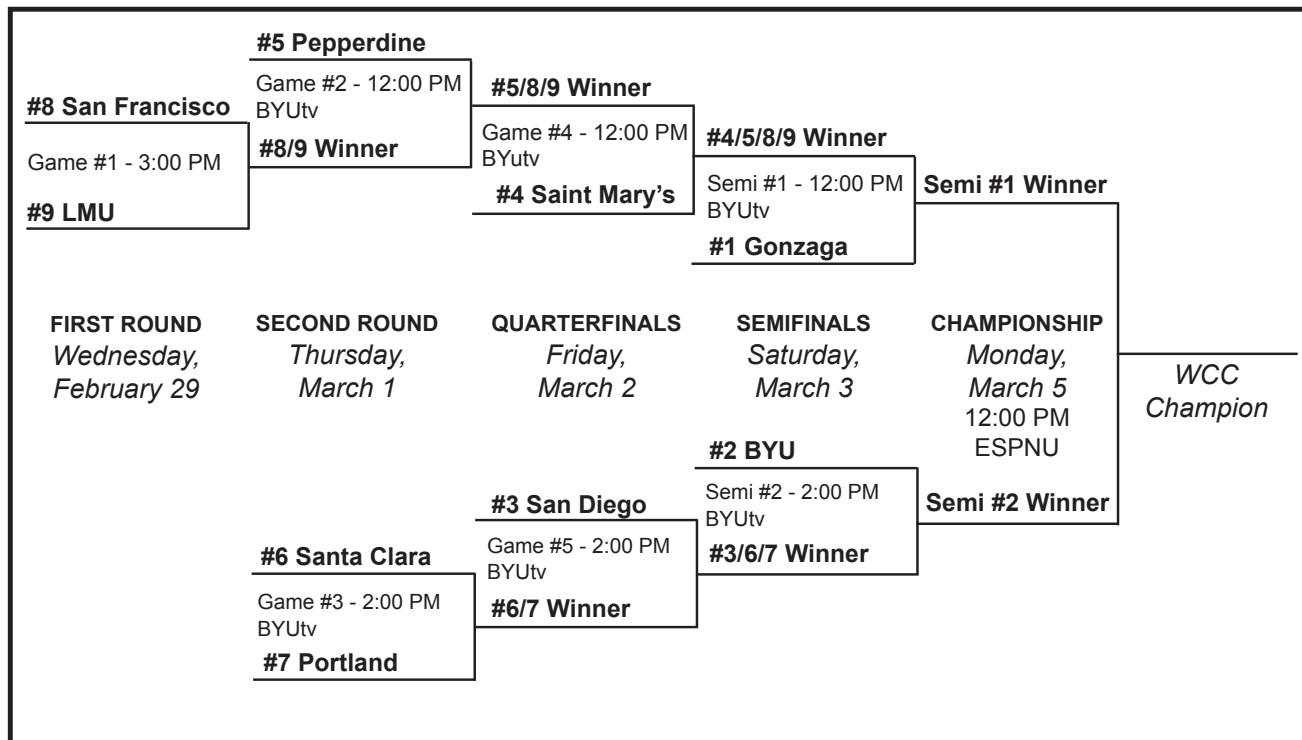

2012 ZAPPOS.COM WCC CHAMPIONSHIPS

Women's Bracket